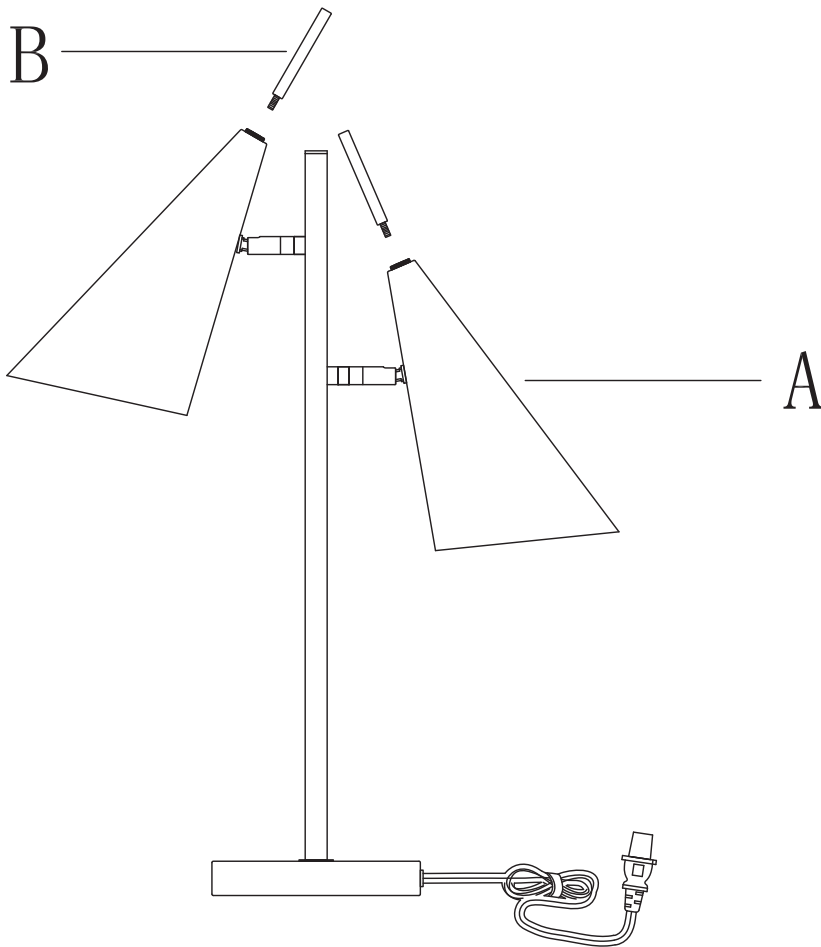

ASSEMBLY INSTRUCTIONS FOR Owen Table Lamp

3476-21 | 1.0

Model # 3476-21

1. Screw shade accents (B) clockwise into shades (A) to tighten

GENERAL PRODUCT INFORMATION:

This product is suitable for dry locations only.

IMPORTANT SAFETY INSTRUCTIONS:

This portable lamp has a polarized plug (one blade is wider than the other) as a feature to reduce the risk of electric shock. This plug will fit in a polarized outlet only one way. If the plug does not fit fully in the outlet, reverse the plug. If it still does not fit, contact a qualified electrician. Never use with an extension cord unless plug can be fully inserted. **DO NOT ALTER THE PLUG.**