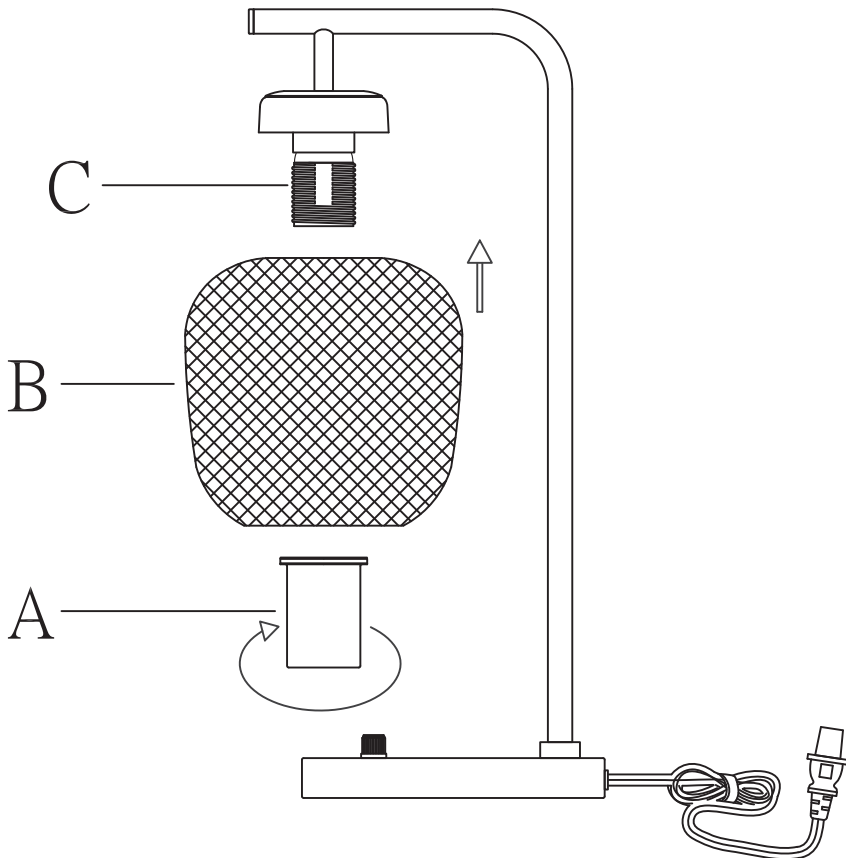

ASSEMBLY INSTRUCTIONS FOR Vivian Desk Lamp

Model # 3575-22
3575-26

3575-22 1.0
3575-26

Socket ring (A) comes pre-assembled to the socket (C). Before assembling the shade, please unscrew this socket ring (A). Set shade (B) onto socket (C) and tighten clockwise with socket ring(A) to secure shade.

GENERAL PRODUCT INFORMATION:

This product is suitable
for dry locations only.

IMPORTANT SAFETY INSTRUCTIONS:

This portable lamp has a polarized plug (one blade is wider than the other) as a feature to reduce the risk of electric shock. This plug will fit in a polarized outlet only one way. If the plug does not fit fully in the outlet, reverse the plug. If it still does not fit, contact a qualified electrician. Never use with an extension cord unless plug can be fully inserted. **DO NOT ALTER THE PLUG.**

BULB TYPE: (1) 60 watt incandescent or 13 watt CFL equivalent. (not included)