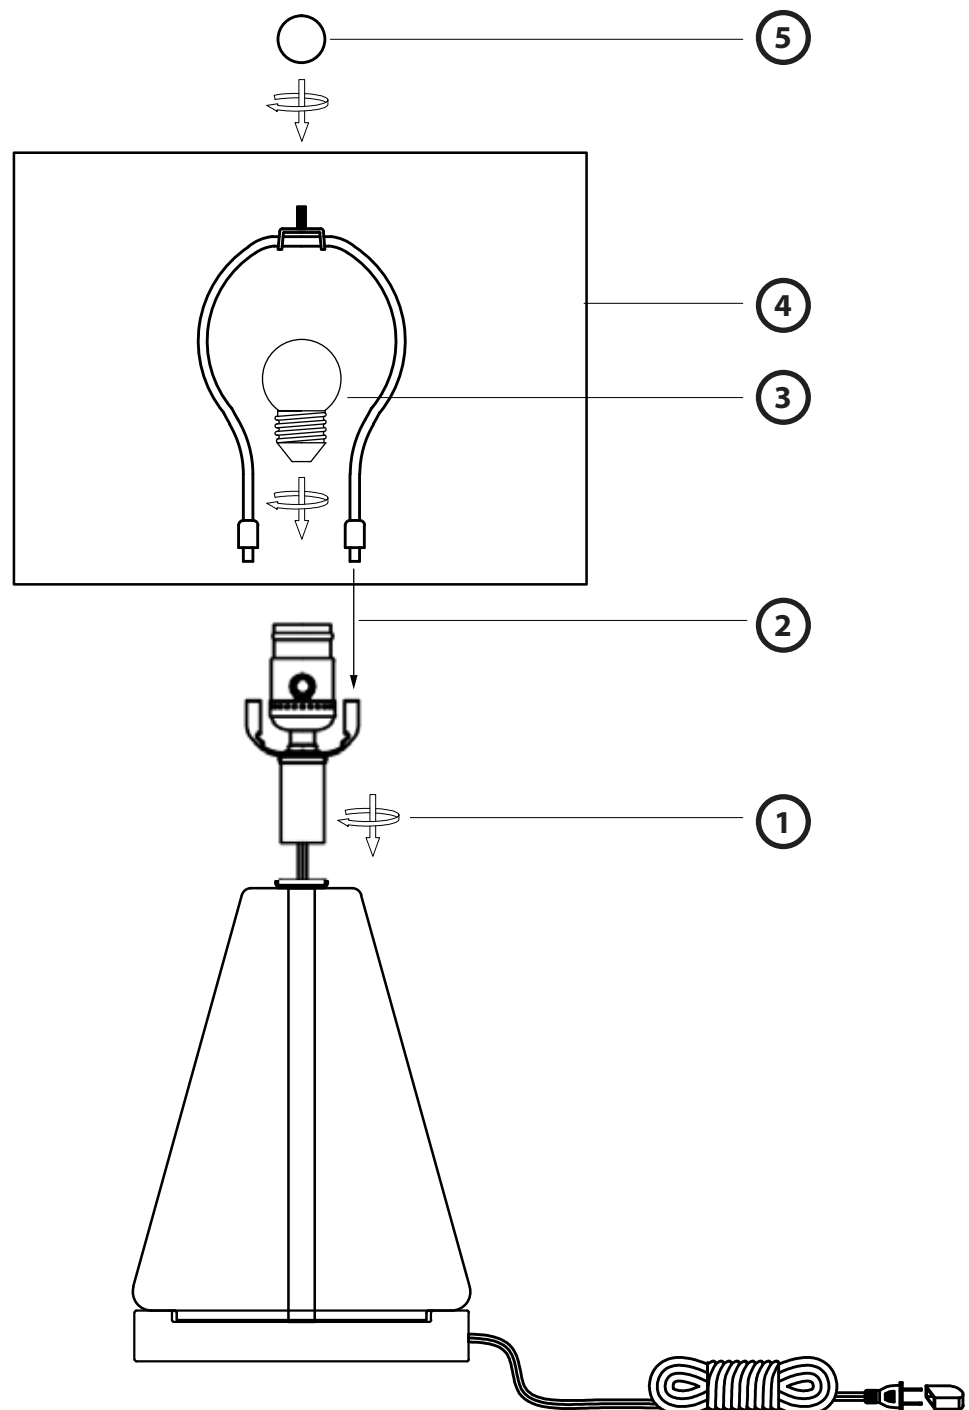

Part # TB-GRAMMY XX-XX-X

21-0222

**CAUTION**

For indoor use only. Keep out of reach of children and animals. Place on flat surface and away from flammable materials. Never operate this appliance if it has a damaged cord, plug or cable. Keep cord away from heated and/or damp areas. Use 100 WATT max. (or LED equivalent), Type A E26 Bulb only.

Do not over tighten.  
Do not use power tools to assemble.