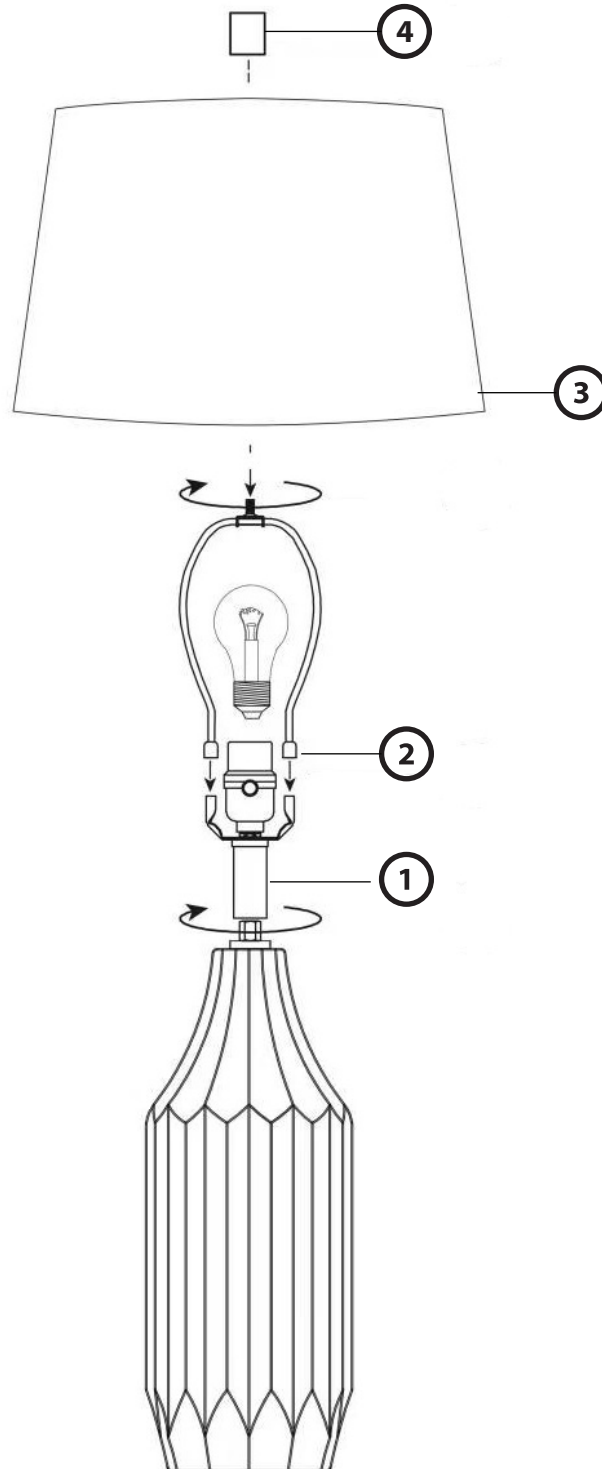

Part# TL23-Stella XXX

23-0213

**CAUTION:**

For indoor use only. Keep out of reach of children and animals. Place on flat surface and away from flammable materials. Never operate this appliance if it has a damaged cord, plug or cable. Keep cord away from heated and/or damp areas. Use 120V~60Hz, 60 watt max (or LED equivalent), type A E26 bulb only.