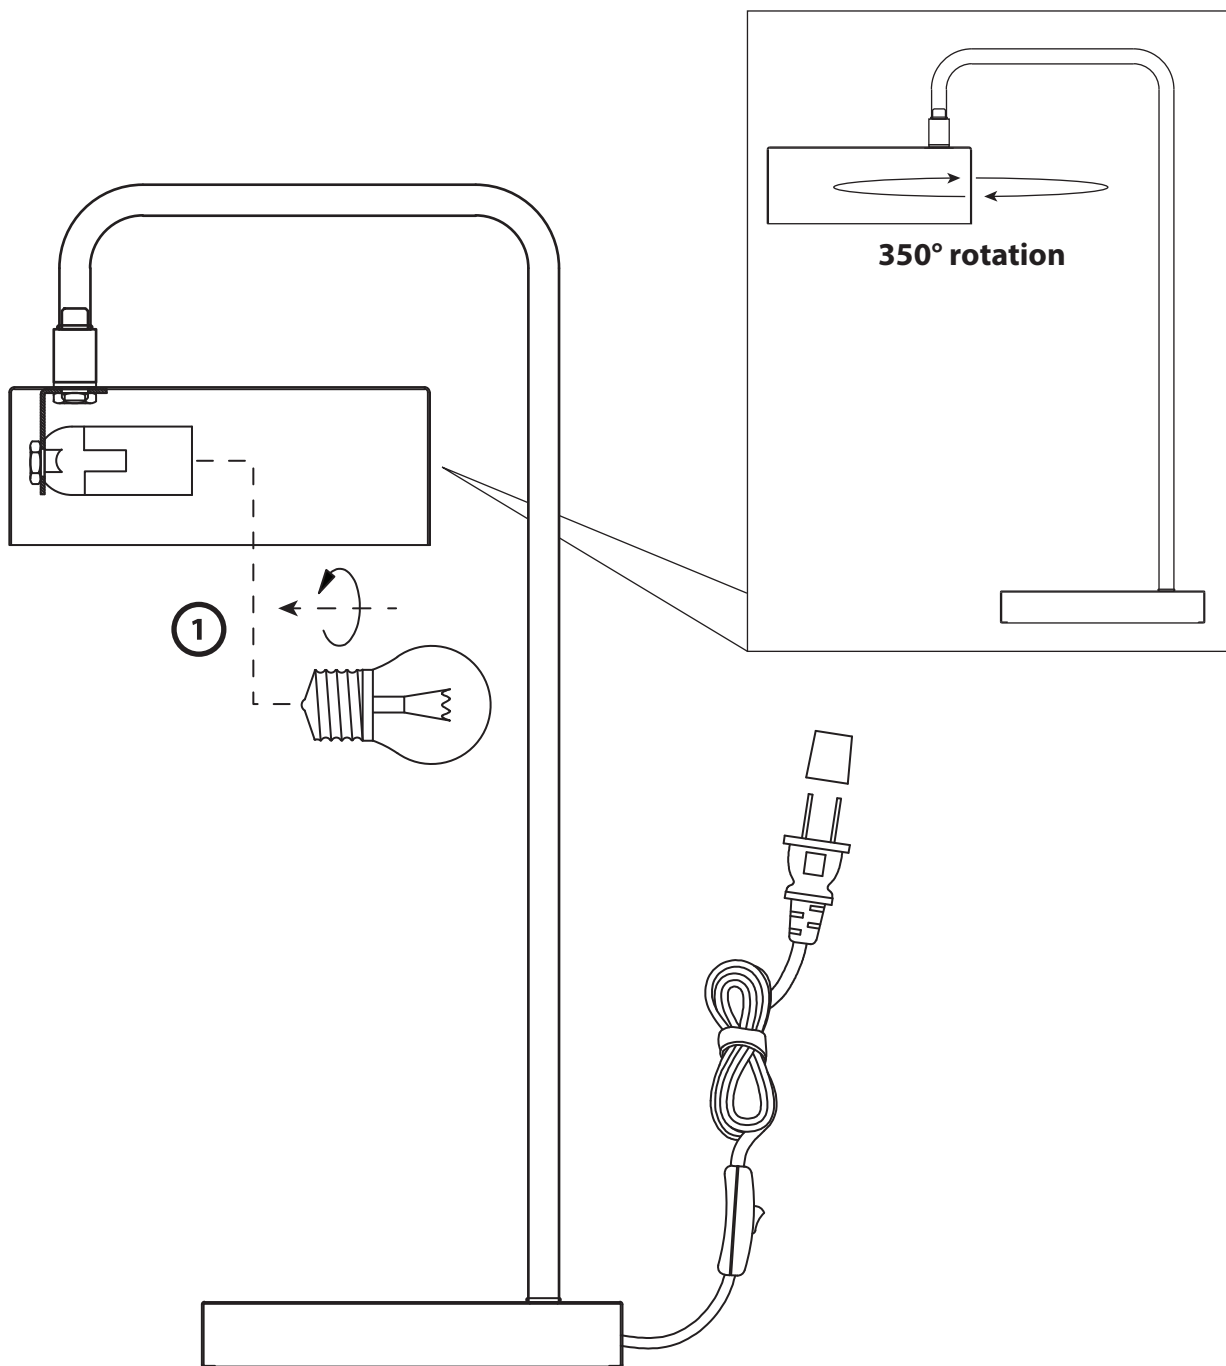

Part # LS-PUCKTB XX

19-0429

**CAUTION**

For indoor use only. Keep out of reach of children and animals. Place on flat surface and away from flammable materials. Never operate this appliance if it has a damaged cord, plug or cable. Keep cord away from heated and/or damp areas. Use 25 WATT max. (or LED equivalent), Type A E26 Bulb only.

Do not over tighten.
Do not use power tools to assemble.