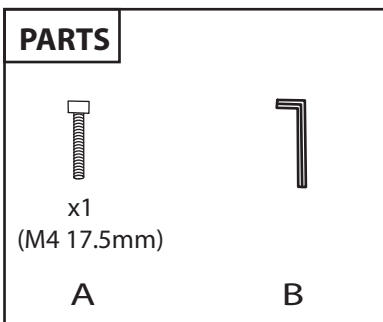

Part# LTB-EILEEN XXX

21-0913

**CAUTION**

For indoor use only. Keep out of reach of children and animals. Place on flat surface and away from flammable materials. Never operate this appliance if it has a damaged cord, plug or cable. Keep cord away from heated and/or damp areas. Use 25 WATT max. (or LED equivalent), Type A E26 Bulb only.