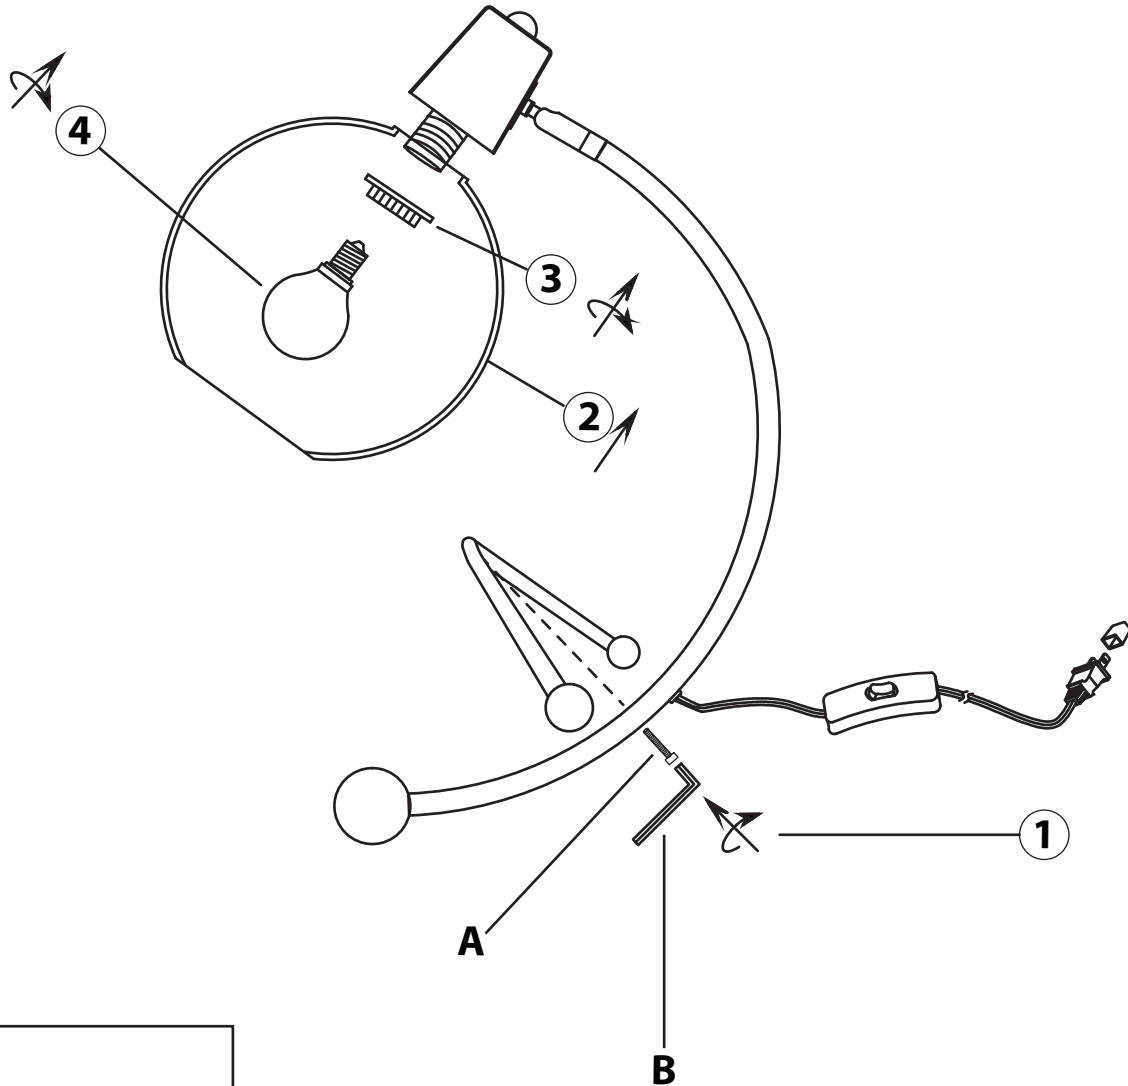

Part# LTB-EILEEN XXX

21-0913

**CAUTION**

For indoor use only. Keep out of reach of children and animals. Place on flat surface and away from flammable materials. Never operate this appliance if it has a damaged cord, plug or cable. Keep cord away from heated and/or damp areas. Use 25 WATT max. (or LED equivalent), Type A E26 Bulb only.

Do not over tighten.
Do not use power tools to assemble.