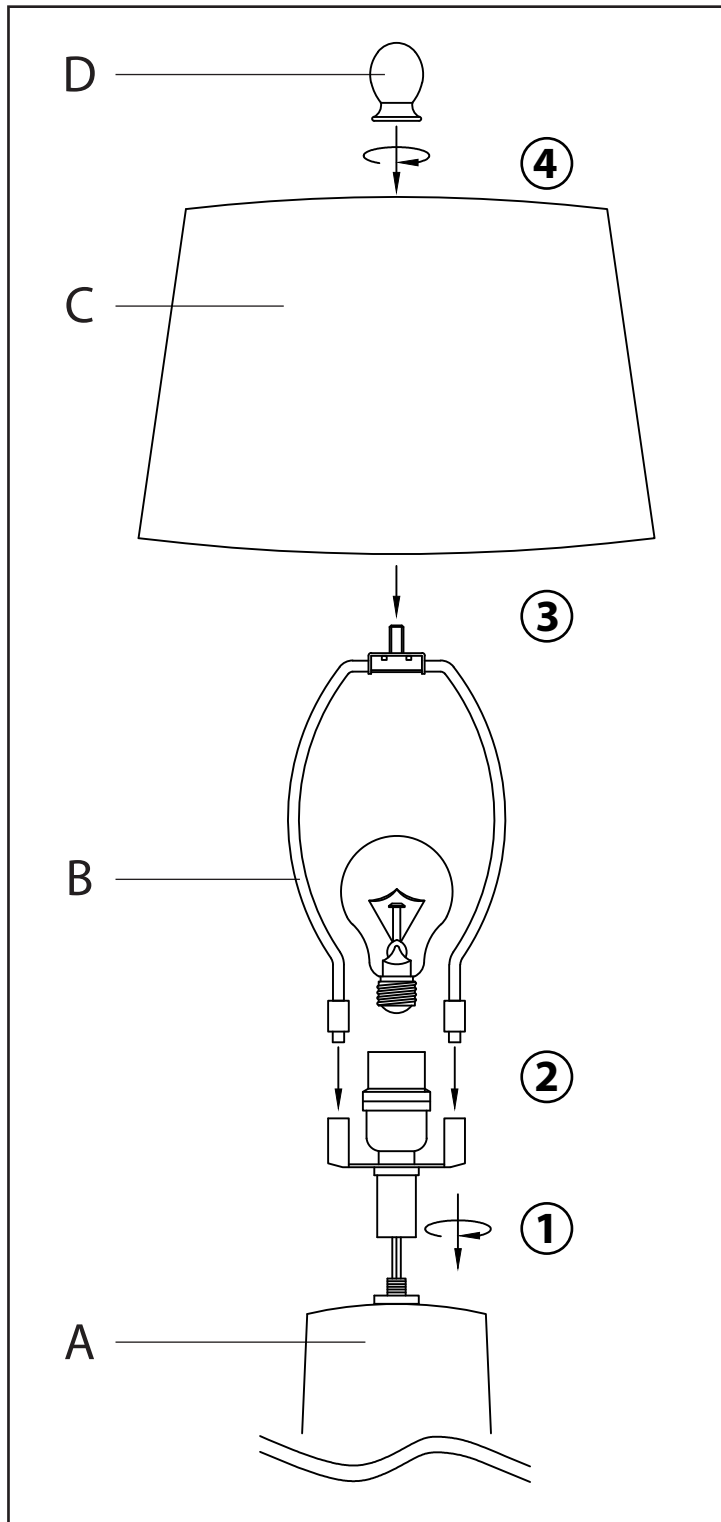

Jenna Glass Table Lamp

Part # TL26-JENNA-RP XX2

23-0807

PARTS

Exact shape
of all parts
may vary.

Body

8" Harp

Shade

Finial

⚠ WARNING: LIGHTING

- Read all instructions carefully and completely before assembly and use. Retain for future reference.
- Keep plastic bags and small parts away from children.
- For residential (non-commercial) use only.
- Warning: Risk of fire; Do not use bulbs with higher wattage than specified on lamp. (100 watts)
- Electrocution hazard.
- DO NOT use if cord is frayed/damaged.
- Periodically check for loose hardware; retighten as necessary.
- DO NOT use product if any component becomes damaged.
- DO NOT use power tools to assemble OR overtighten hardware.
- DO NOT stand on product. Use only for intended purpose.
- This product is for decorative use only - NOT A TOY.
- DO NOT place any fabrics or other coverings over lamp shade.
- (Floor lamps with shelves only) Max weight limit 25 lbs.