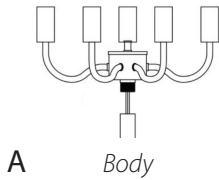

Part # TL30-LILY XXXX

23-0807

**PARTS**Exact shape  
of all parts  
may vary.

Body

Stem

Shade

Finial

**⚠ WARNING: LIGHTING**

- Read all instructions carefully and completely before assembly and use. Retain for future reference.
- Keep plastic bags and small parts away from children.
- For residential (non-commercial) use only.
- Warning: Risk of fire; Do not use bulbs with higher wattage than specified on lamp. (15 watt)
- Electrocution hazard.
- DO NOT use if cord is frayed/damaged.
- Periodically check for loose hardware; retighten as necessary.
- DO NOT use product if any component becomes damaged.
- DO NOT use power tools to assemble OR overtighten hardware.
- DO NOT stand on product. Use only for intended purpose.
- This product is for decorative use only - NOT A TOY.
- DO NOT place any fabrics or other coverings over lamp shade.
- (Floor lamps with shelves only) Max weight limit 25 lbs.