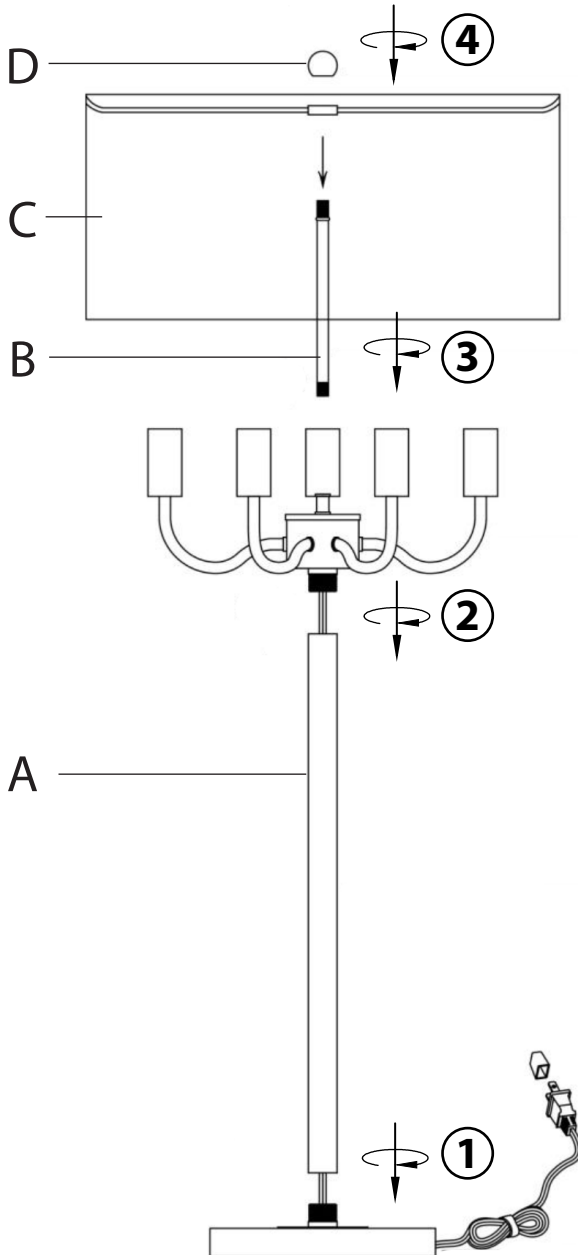

Part # TL30-LILY XXXX

23-0807

**PARTS**Exact shape  
of all parts  
may vary.

Body

Stem

Shade

Finial

**⚠ WARNING: LIGHTING**

- Read all instructions carefully and completely before assembly and use. Retain for future reference.
- Keep plastic bags and small parts away from children.
- For residential (non-commercial) use only.
- Warning: Risk of fire; Do not use bulbs with higher wattage than specified on lamp. (15 watt)
- Electrocution hazard.
- DO NOT use if cord is frayed/damaged.
- Periodically check for loose hardware; retighten as necessary.
- DO NOT use product if any component becomes damaged.
- DO NOT use power tools to assemble OR overtighten hardware.
- DO NOT stand on product. Use only for intended purpose.
- This product is for decorative use only - NOT A TOY.
- DO NOT place any fabrics or other coverings over lamp shade.
- (Floor lamps with shelves only) Max weight limit 25 lbs.