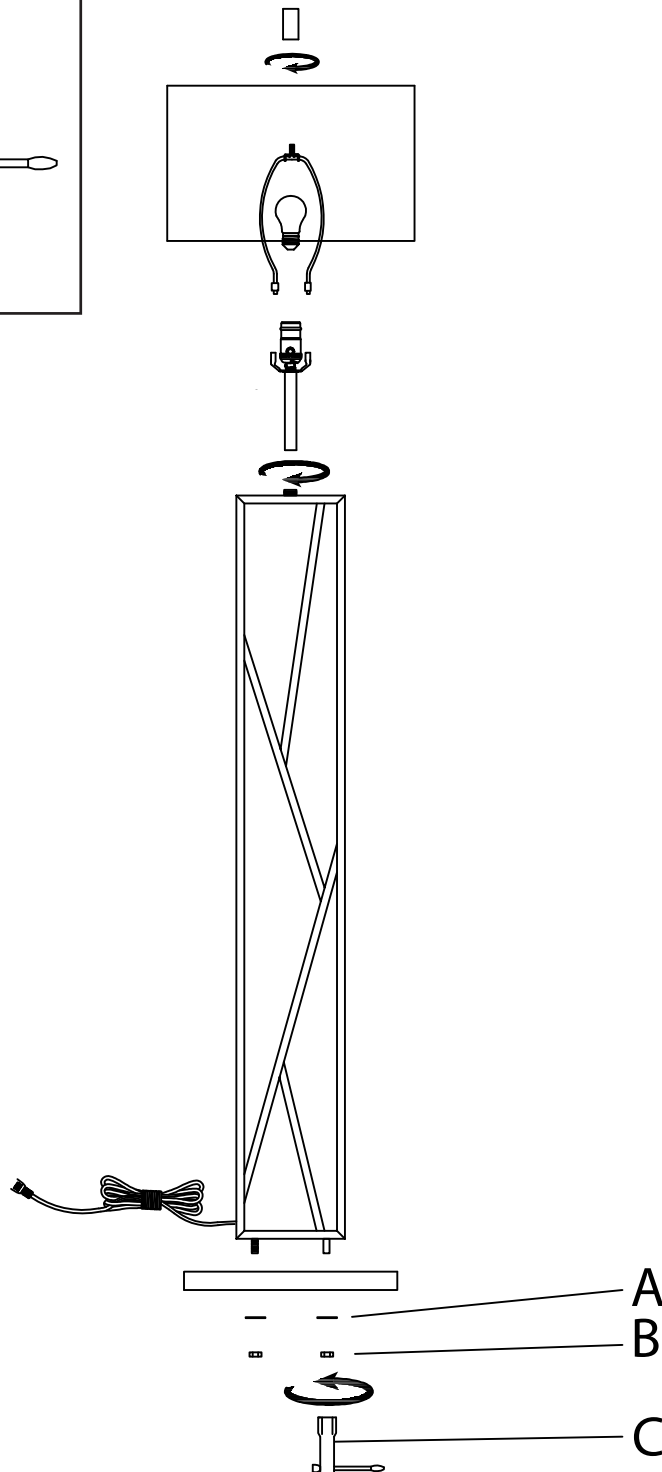

Folia Floor Lamp

Part # LFL-FOLIA2 XXXX

22-0221

PARTS

x2

A

x2
(14mm)

B

C

⚠ WARNING: LIGHTING

- Read all instructions carefully and completely before assembly and use. Retain for future reference.
- Keep plastic bags and small parts away from children.
- For residential (non-commercial) use only.
- Warning: Risk of fire; Use E26 bulb, 60 watt max.
- Electrocution hazard.
- DO NOT use if cord is frayed/damaged.
- Periodically check for loose hardware; retighten as necessary.
- DO NOT use product if any component becomes damaged.
- DO NOT use power tools to assemble OR overtighten hardware.
- DO NOT stand on product. Use only for intended purpose.
- Max weight limit 25 lbs.