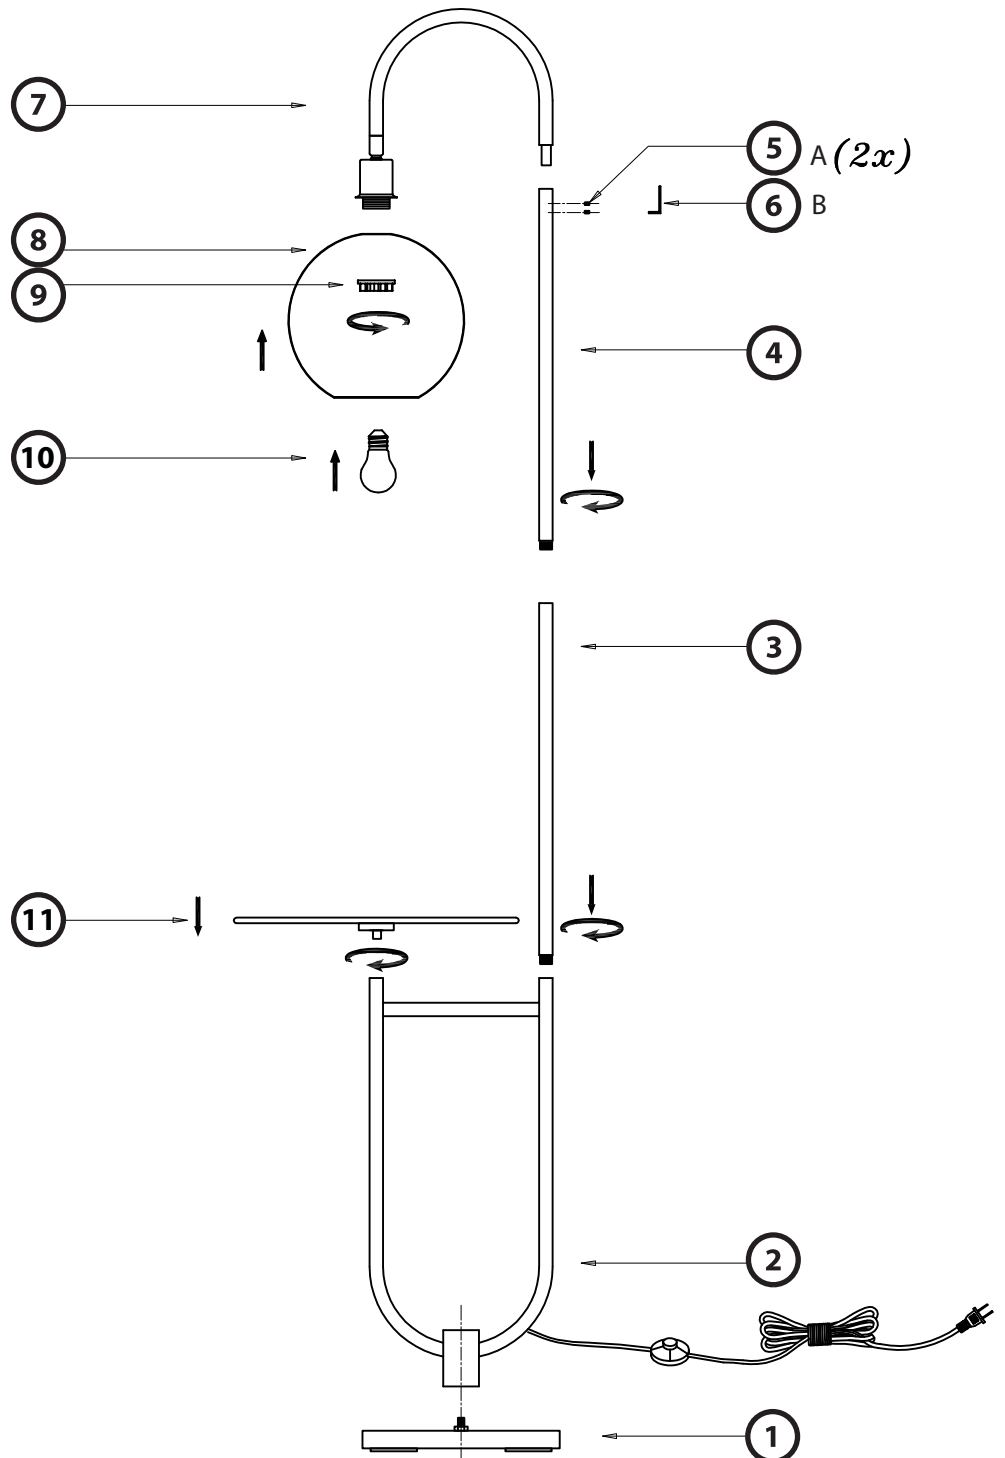

Trombone Floor Lamp

Part # L-TROMBONE XX

20-0302

CAUTION

For indoor use only. Keep out of reach of children and animals. Place on flat surface and away from flammable materials. Never operate this appliance if it has a damaged cord, plug or cable. Keep cord away from heated and/or damp areas. Use 60 WATT max. (or LED equivalent), Type A E26 Bulb only.

Do not over tighten.
 Do not use power tools to assemble.