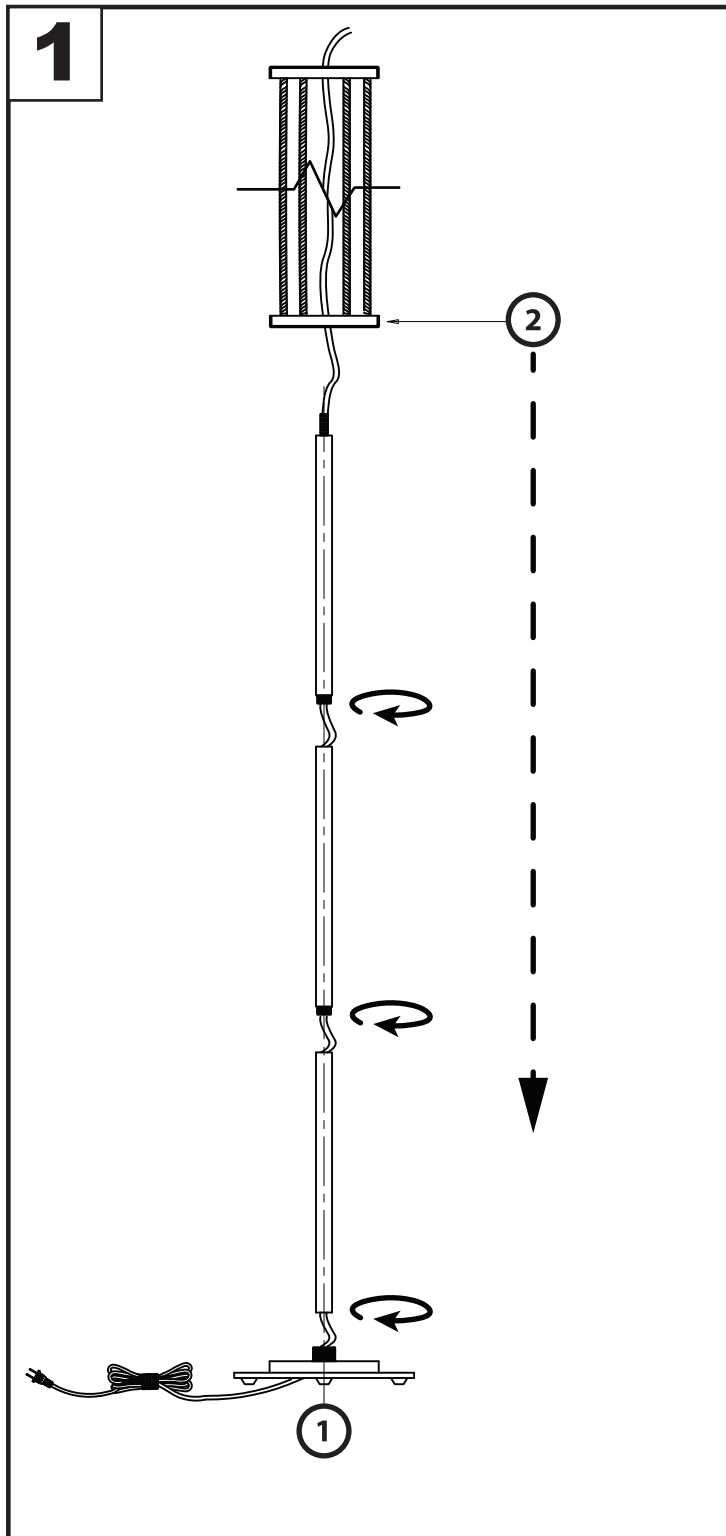

Part # LFL-ROPE XXXX

22-0221

**⚠ WARNING: LIGHTING**

- Read all instructions carefully and completely before assembly and use. Retain for future reference.
- Keep plastic bags and small parts away from children.
- For residential (non-commercial) use only.
- Warning: Risk of fire; Use E26 60 watt bulb max.
- Electrocutation hazard.
- DO NOT use if cord is frayed/damaged.
- Periodically check for loose hardware; retighten as necessary.
- DO NOT use product if any component becomes damaged.
- DO NOT use power tools to assemble OR overtighten hardware.
- DO NOT stand on product. Use only for intended purpose.
- Max weight limit 25 lbs.