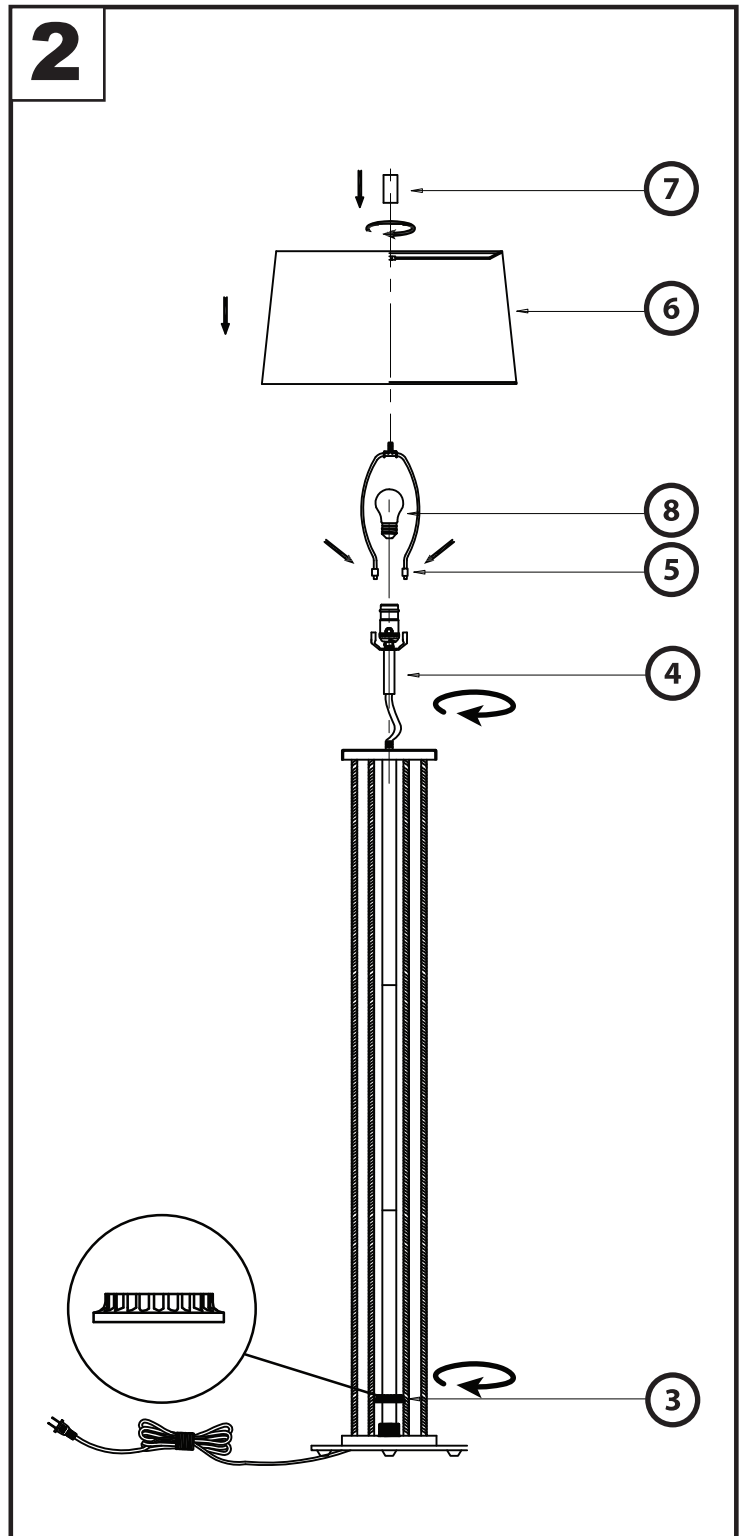

Part # LFL-ROPE XXXX

22-0221

**⚠ WARNING: LIGHTING**

- Read all instructions carefully and completely before assembly and use. Retain for future reference.
- Keep plastic bags and small parts away from children.
- For residential (non-commercial) use only.
- Warning: Risk of fire; Use E26 60 watt bulb max.
- Electrocutation hazard.
- DO NOT use if cord is frayed/damaged.
- Periodically check for loose hardware; retighten as necessary.
- DO NOT use product if any component becomes damaged.
- DO NOT use power tools to assemble OR overtighten hardware.
- DO NOT stand on product. Use only for intended purpose.
- Max weight limit 25 lbs.