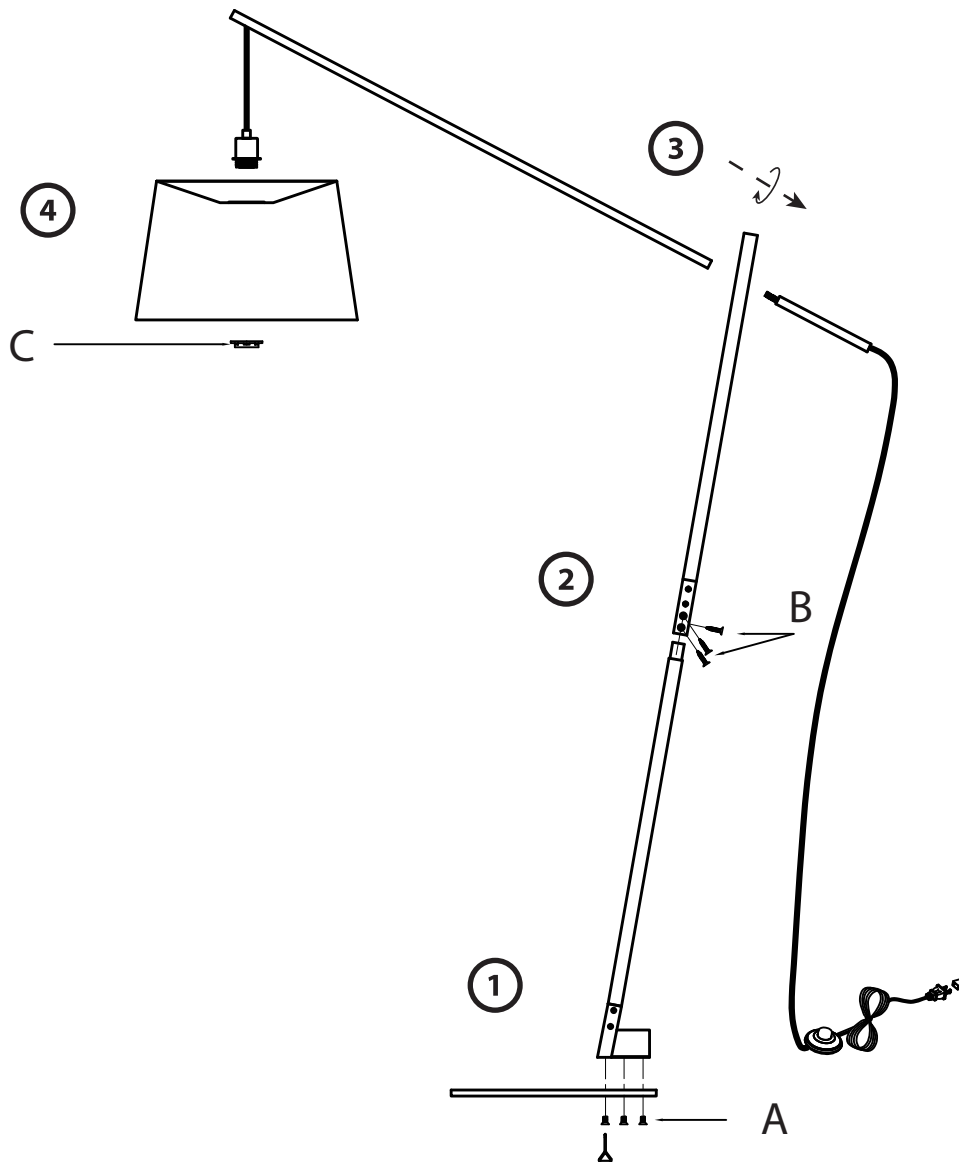

Archer Floor Lamp

Assembly Instructions
Instrucciones De Asamblea
Instructions d'Assemblée

Part # LFL-ARCHER XX+XX

LFL-ARCHER-220201

PARTS

⚠ WARNING: LIGHTING

- Read all instructions carefully and completely before assembly and use. Retain for future reference.
- Keep plastic bags and small parts away from children.
- For residential (non-commercial) use only.
- Warning: Risk of fire; Use ___ watt bulb max.
- Electrocution hazard.
- DO NOT use if cord is frayed/damaged.
- Periodically check for loose hardware; retighten as necessary.
- DO NOT use product if any component becomes damaged.
- DO NOT use power tools to assemble OR overtighten hardware.
- DO NOT stand on product. Use only for intended purpose.
- Max weight limit 25 lbs.