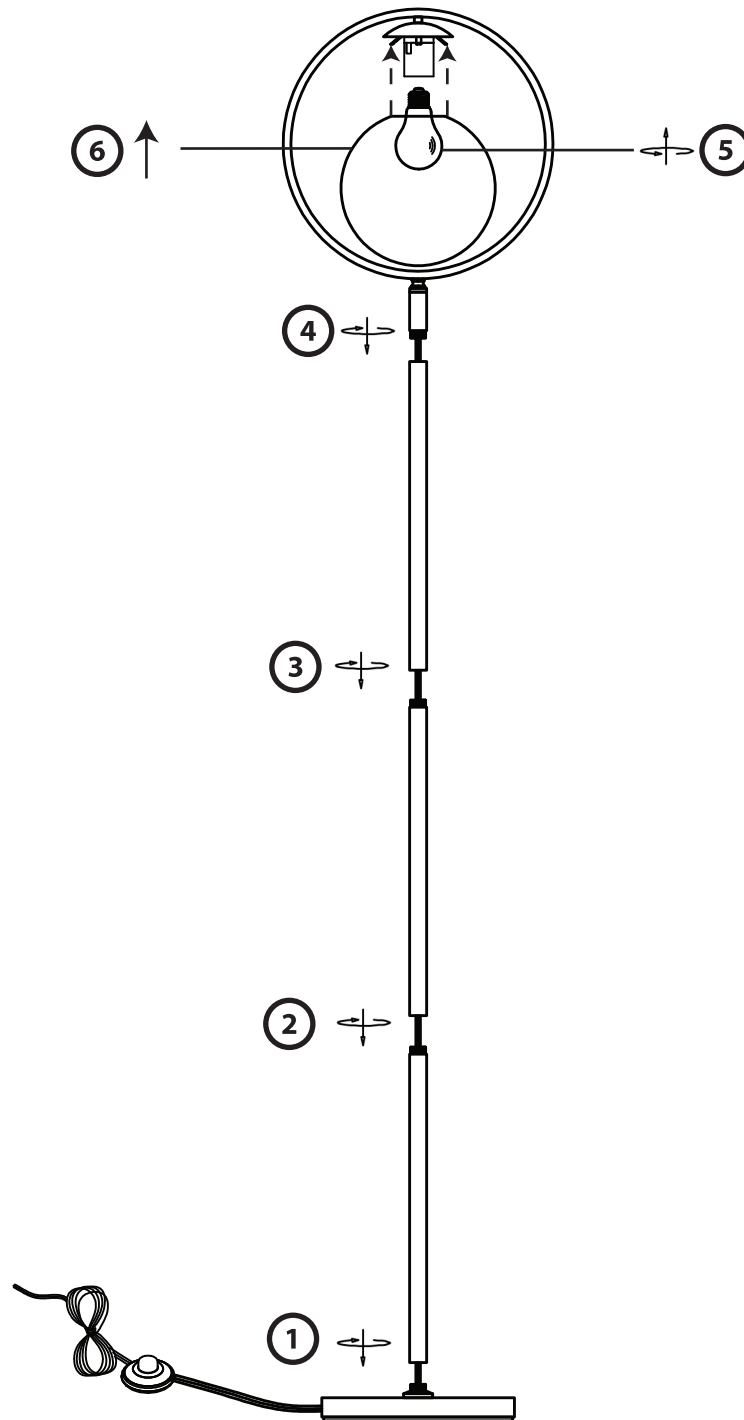

Part # LS-MOONFL XX+XX

19-0108

CAUTION

For indoor use only. Keep out of reach of children and animals. Place on flat surface and away from flammable materials. Never operate this appliance if it has a damaged cord, plug or cable. Keep cord away from heated and/or damp areas.

Use 120V~60Hz, 60 watt max (or LED equivalent). type A E26 bulb only.

Do not over tighten.
Do not use power tools to assemble.