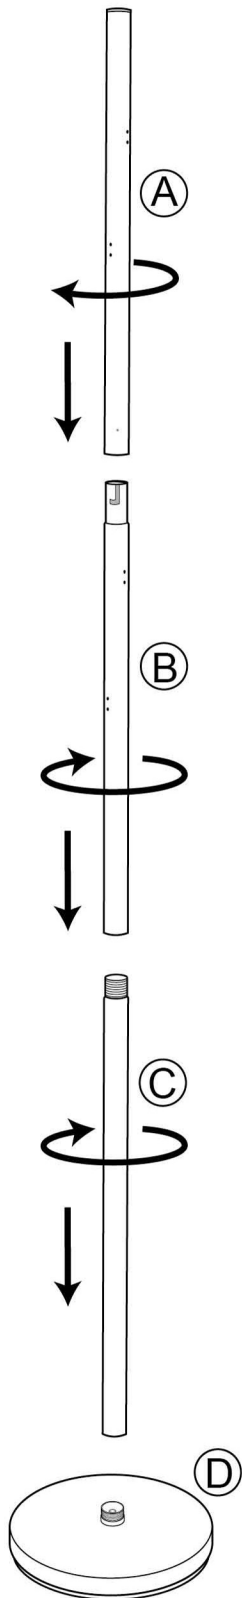

ASSEMBLY INSTRUCTIONS EVERGREEN COAT RACK

WK2036-22

Weight Capacity:

The total weight can not exceed 23Kgs (50Lbs), each hanger can not exceed 5Kgs (11Lbs).

ADESSO[®]

21 Penn Plaza Suite 909 New York, NY 10001

Tel: (212) 736 4440 Fax: (212) 736 4806

www.adessohome.com

1

2

3