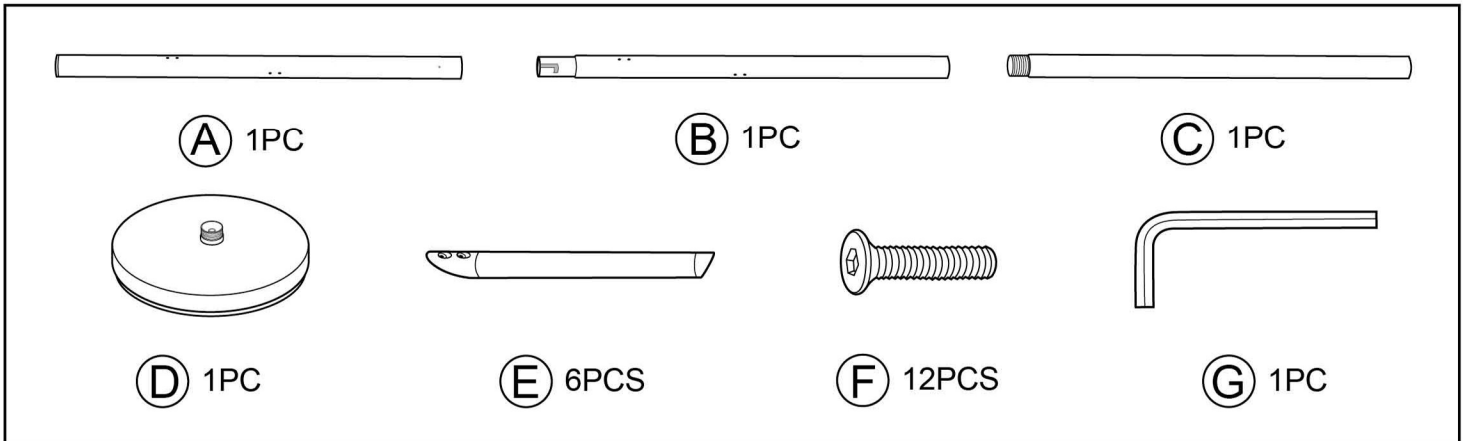

ASSEMBLY INSTRUCTIONS EVERGREEN COAT RACK

WK2036-22

Weight Capacity:

The total weight can not exceed 23Kgs (50Lbs), each hanger can not exceed 5Kgs (11Lbs).

ADESSO[®]

21 Penn Plaza Suite 909 New York, NY 10001