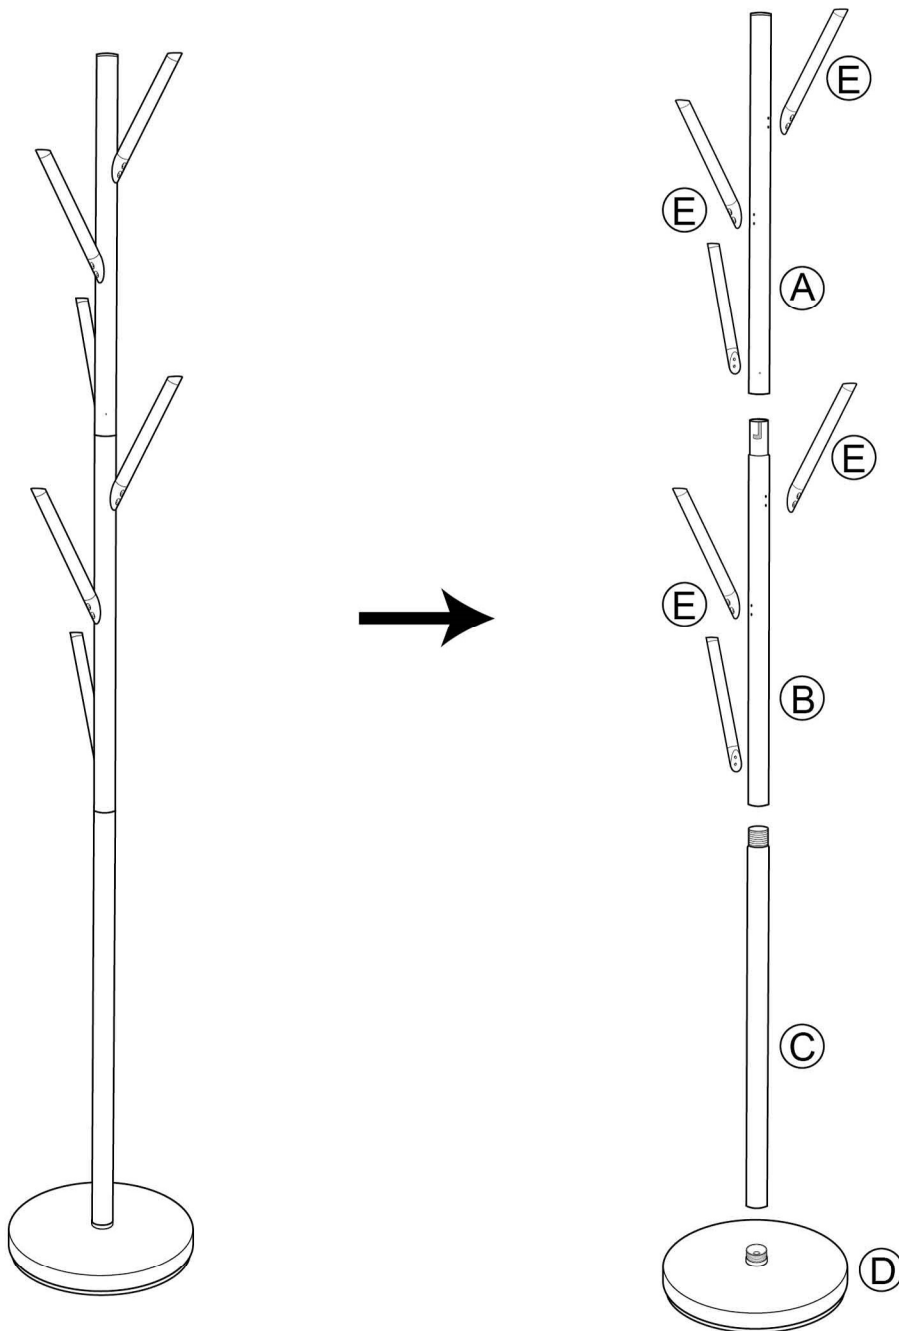

ASSEMBLY INSTRUCTIONS EVERGREEN COAT RACK

WK2036-22

Weight Capacity:

The total weight can not exceed 23Kgs (50Lbs), each hanger can not exceed 5Kgs (11Lbs).

ADESSO[®]

21 Penn Plaza Suite 909 New York, NY 10001