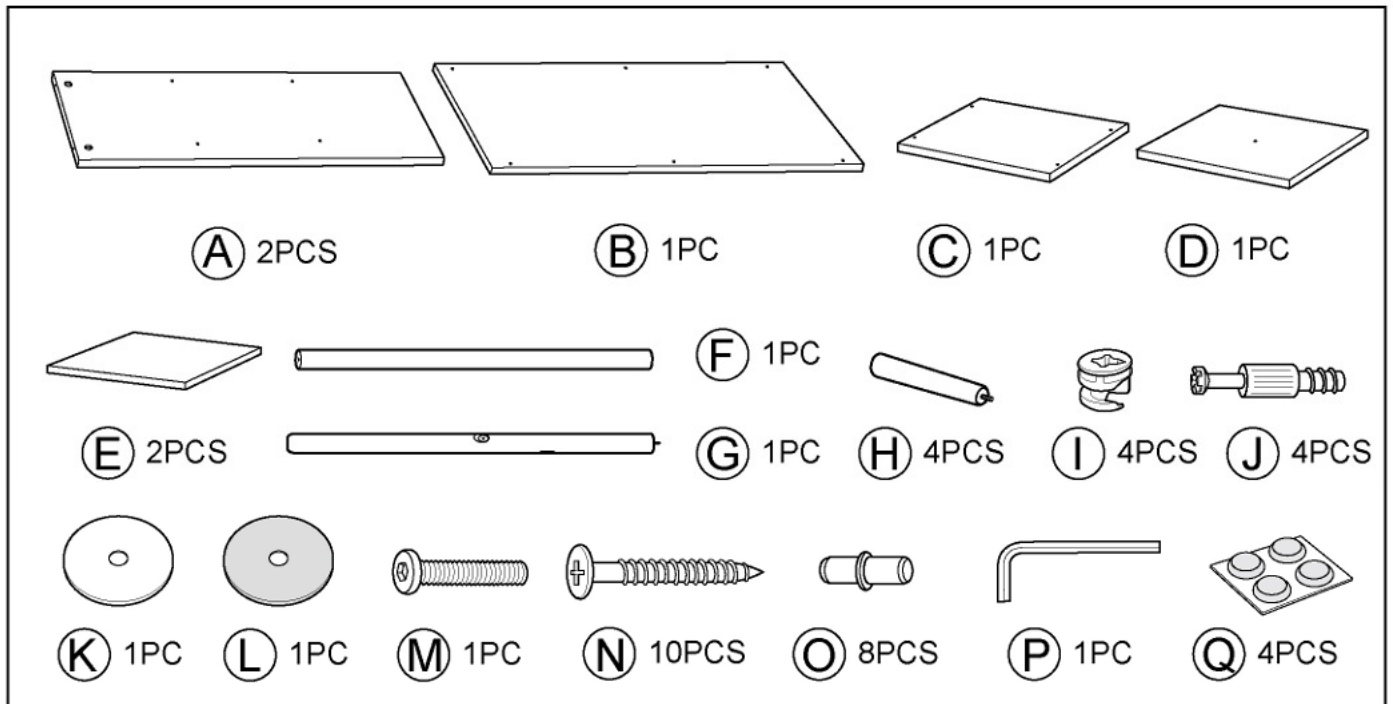

ASSEMBLY INSTRUCTIONS

Hutch Storage Coat Rack

WK2070-15

CAUTION : DO NOT TIGHTEN SCREWS COMPLETELY UNTIL ALL THE SCREWS ARE FIXED IN THE CORRECT POSITION

Weight Capacity:

The total weight can not exceed 8Kgs (17.6Lbs), each hanger can not exceed 6Kgs (13.2Lbs)