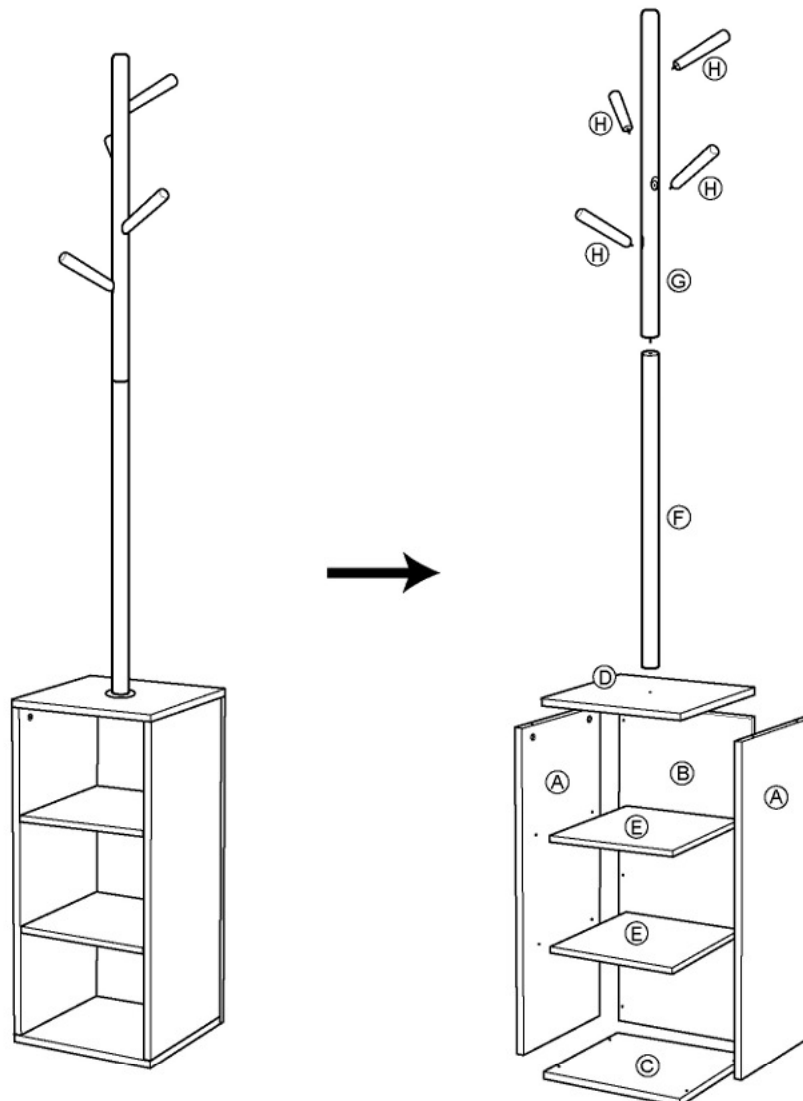

ASSEMBLY INSTRUCTIONS

Hutch Storage Coat Rack

WK2070-15

CAUTION : DO NOT TIGHTEN SCREWS COMPLETELY UNTIL ALL THE SCREWS ARE FIXED IN THE CORRECT POSITION

Weight Capacity:

The total weight can not exceed 8Kgs (17.6Lbs), each hanger can not exceed 6Kgs (13.2Lbs)