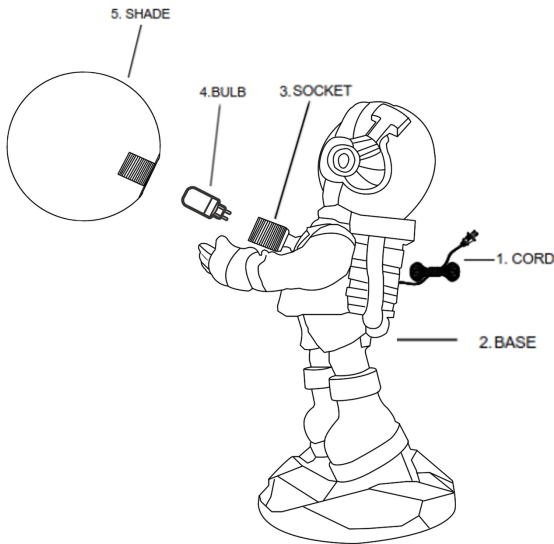

ASTRONAUTS DECOR

SKU# 99201584 TL57270ARTG SILVER ASTRO TABLE LAMP

ASSEMBLY INSTRUCTIONS

1. Carefully unpack parts from carton, remove covering from parts and check that all parts are included as shown in the illustration.
2. Insert BULB (4) onto SOCKET (3)
3. Install the SHADE (5) into the SOCKET(3)

GENERAL PRODUCT INFORMATION

This lamp is meant for indoor use.
Dry locations only.

IMPORTANT SAFETY INSTRUCTIONS:

This portable luminaire has a polarized plug (one blade is wider than the other) as a safety feature to reduce risk of electric shock. This plug will fit in a polarized outlet only one way. If the plug does not fit fully in the outlet, reverse the plug. If it still does not fit, contact a qualified electrician. Never use with an extension cord unless plug can be fully inserted.

This product is for decorative use only - NOT A TOY.
Do not alter the plug.
Do not attempt to defeat this safety feature.

BULB TYPE: one G9 Max 3W bulb .

WARNING

CHOKING HAZARD -- Small Parts
This piece contains small parts, not intended for children under 3 years of age.

DO NOT USE SUBSTITUTE PARTS. PLEASE CONTACT YOUR RETAIL STORE OR WWW.ROOMSTOGO.COM WITH SERVICE OR PARTS REPLACEMENT REQUEST.

This product is manufactured by (STLO) for **ROOMS TO GO®** | **KIDS**