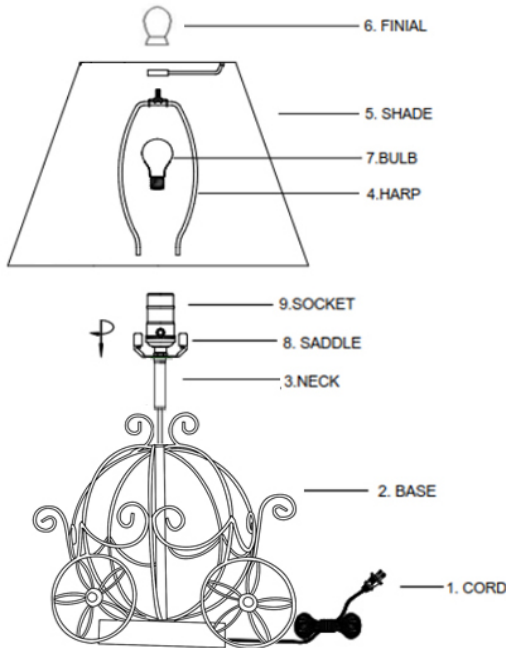

# ROYAL PRINCESS DECOR

SKU# 99201635 TL27521ARTG GOLD CARRIAGE TABLE LAMP

Hardware Pack Location(s): Follow the red rope outside one corner of master brown carton, the other end of the rope connected to the hardware bag.

## Hardware list

NO.	DESCRIPTION	IMAGE	QTY
1	Harp 5"W X 7"L		1
2	Finial 1"Wx2"H		1

DO NOT USE SUBSTITUTE PARTS. PLEASE CONTACT YOUR RETAIL STORE OR [WWW.ROOMSTOGO.COM](http://WWW.ROOMSTOGO.COM) WITH SERVICE OR PARTS REPLACEMENT REQUEST.

## ASSEMBLY INSTRUCTIONS

1. Carefully unpack parts from carton, remove covering from parts and check that all parts are included as shown in the illustration.
2. Thread NECK(3) onto BASE(2), then insert HARP (4) onto SADDLE(8)
3. Place the SHADE (5) onto HARP (4). and screw FINIAL (6) onto HARP(4) to fix shade tightly.
4. Install the BULB(7) into the SOCKET(9)(bulb not included).