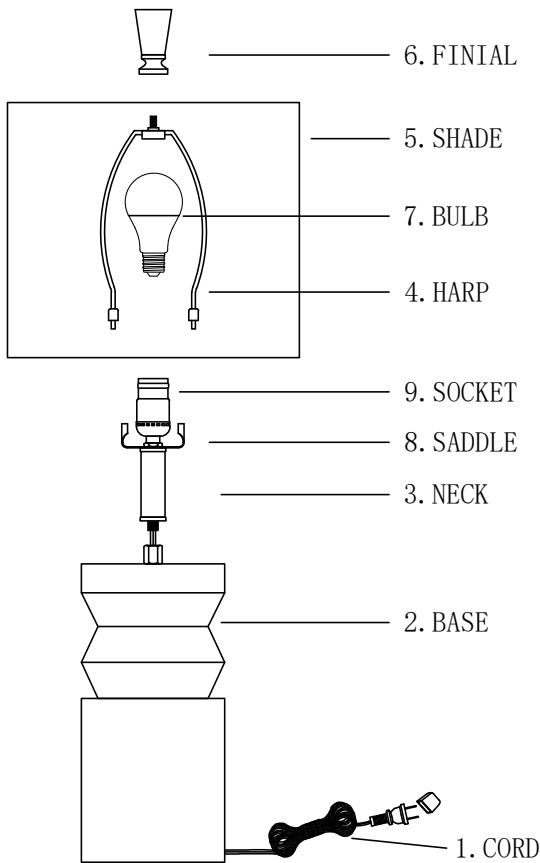

MUSIC DECOR

SKU # 99201647 TL211739RTG BLACK WOOD TABLE LAMP

Hardware Pack Location(s): Follow the red rope outside one corner of master brown carton, the other end of the rope connected to the hardware bag.

Hardware list

NO.	DESCRIPTION	IMAGE	QTY
1	Harp 5"W X 8"L	A line drawing of a harp, which is a curved metal piece with two ends that would attach to the lampshade and the stem.	1
2	Finial 1.5"W X 2.5H	A line drawing of a finial, which is a small decorative cap for the top of the lampshade.	1

SKU # 99201647 TL211739RTG BLACK WOOD TABLE LAMP

ASSEMBLY INSTRUCTIONS

1. Carefully unpack parts from carton, remove covering from parts and check that all parts are included as shown in the illustration.
2. Thread NECK(3) onto BASE(2), then insert HARP (4) onto SADDLE(8)
3. Place the SHADE (5) onto HARP (4). and screw FINIAL (6) onto HARP(4) to fix shade tightly.
4. Install the BULB(7) into the SOCKET(9)(bulb not included).