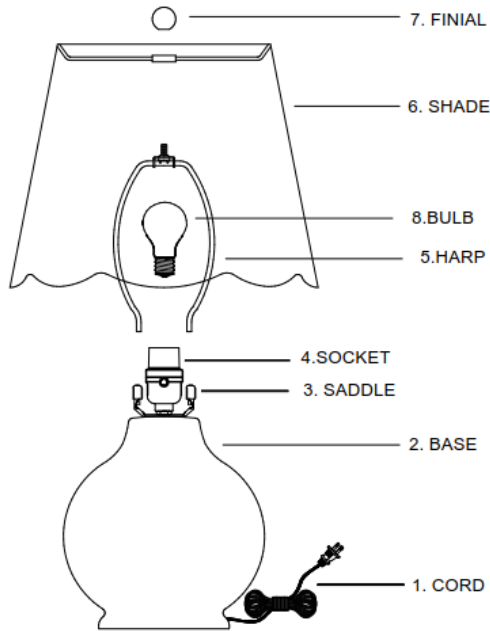

UP IN THE SKY DECOR

SKU#99201659 TL18329RTG WHITE TABLE LAMP WITH SCALLOP SHADE

Hardware Pack Location(s): Follow the red rope outside one corner of master brown carton, the other end of the rope connected to the hardware bag.

Hardware list

NO.	DESCRIPTON	IMAGE	QTY
1	Harp 5"W X 8.5"L		1
2	Finial 1"Wx1"H		1

DO NOT USE SUBSTITUTE PARTS. PLEASE CONTACT YOUR RETAIL STORE OR WWW.ROOMSTOGO.COM WITH SERVICE OR PARTS REPLACEMENT REQUEST.

This product is manufactured by (STLO) for **ROOMS TO GO®** | **KIDS**

UP IN THE SKY DECOR

SKU#99201659 TL18329RTG WHITE TABLE LAMP WITH SCALLOP SHADE

ASSEMBLY INSTRUCTIONS

Note: Before you begin, separate all parts and compare them to the illustration to ensure a complete assembly.

1. Carefully unpack parts from carton, remove covering from parts and check that all parts are included as shown in the illustration.
2. Insert HARP (5) onto SADDLE (3).
3. Place the SHADE (6) onto HARP (5), and screw FINIAL (7) onto HARP (5) to fix shade tightly.
4. Install the BULB (8) into the SOCKET (4) (bulb not included)