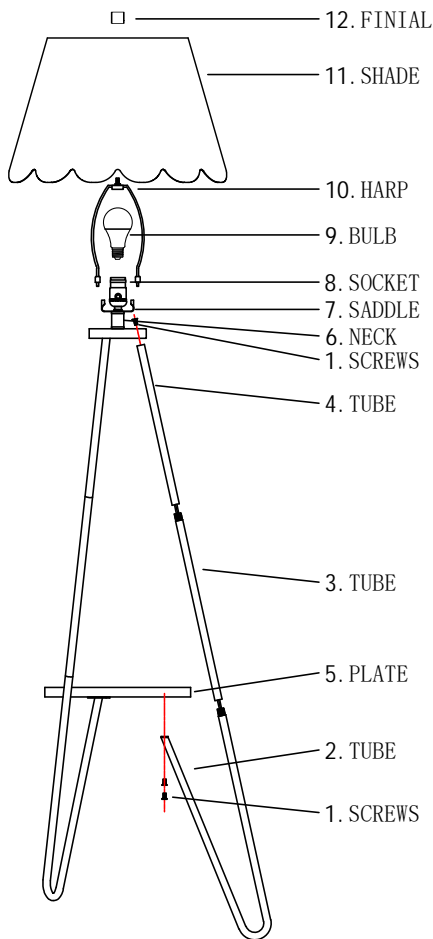

# DANCE DÉCOR

**SKU# 99201661 TL74745RTG GOLD FLOOR LAMP WITH SCALLOP SHADE**

Hardware Pack Location(s): Follow the red rope outside one corner of master brown carton, the other end of the rope connected to the hardware bag.

## Hardware list

NO.	DESCRIPTION	IMAGE	QTY
1	Harp 5"W X 9"H		1
2	Finial 1"W X 1"H		1
3	SCREWS		9

DO NOT USE SUBSTITUTE PARTS. PLEASE CONTACT YOUR RETAIL STORE OR [WWW.ROOMSTOGO.COM](http://WWW.ROOMSTOGO.COM) WITH SERVICE OR PARTS REPLACEMENT REQUEST.

## ASSEMBLY INSTRUCTIONS

1. Carefully unpack parts from carton, remove covering from parts and check that all parts are included as shown in the illustration.
2. Use SCREWS (1) to secure the TUBE (2) onto the PLATE (5). Attach TUBE (3) onto TUBE (2), then attach TUBE (4) onto TUBE (3). Next, use SCREWS (1) to secure SOCKET (8) onto TUBE (4), then insert HARP (10) onto SADDLE (7).
3. Place the SHADE (11) onto HARP (10) and screw FINIAL (12) onto HARP (10) to fix shade tightly.
4. Install the BULB (9) into the SOCKET (8) (bulb not included).