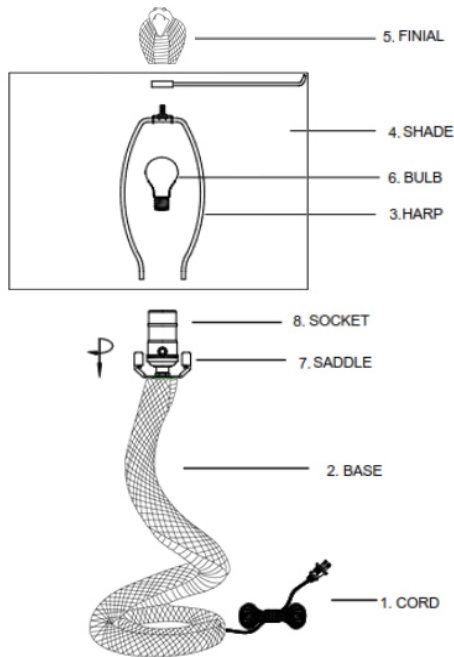

# HARRY POTTER DECOR

SKU# 99201685 TL212340RTG BRONZE SNAKE TABLE LAMP

Hardware Pack Location(s): Follow the red rope outside one corner of master brown carton, the other end of the rope connected to the hardware bag.

| Hardware list |                |   |     |
|---------------|----------------|---|-----|
| NO.           | DESCRIPTION    | IMAGE   | QTY |
| 1             | Harp 5"W X 7"L |  | 1   |
| 2             | Finial 3"Wx4"H |  | 1   |

## ASSEMBLY INSTRUCTIONS

1. Carefully unpack parts from carton, remove covering from parts and check that all parts are included as shown in the illustration.
2. Then insert HARP (3) onto SADDLE(7)
3. Place the SHADE (4) onto HARP (3), and screw FINIAL (5) onto HARP(3) to fix shade tightly.
4. Install the BULB(6) into the SOCKET(8)(bulb not included).